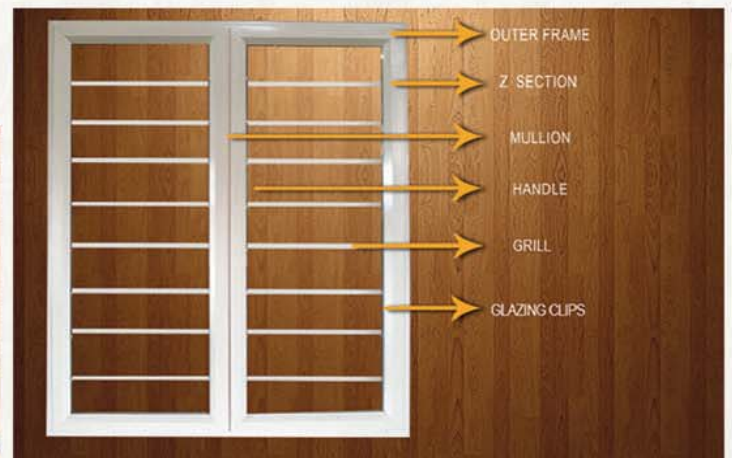

ALCO MEGA WINDOW

Powder Coat ചെയ്ത Steel ഗ്രില്ലോടു കൂടിയ അലൂമിനിയം Window

- Steel grill ഘടിപ്പിച്ച അലൂമിനിയം വിൻഡോയുടെ ആദ്യത്തെ നിർമ്മാതാക്കൾ.
- ഫിറ്റ് ചെയ്യാൻ വളരെ എളുപ്പം.
- തടിയേക്കാൾ മികച്ച Finishing ഉം ഉറപ്പും,കൂടാതെ തടിയേക്കാൾ ലാഭകരവും.
- Powder coat ചെയ്തിരിക്കുന്നതിനാൽ Painting ആവശ്യമില്ല.
- Alco profiles ന്റെ വിവിധ ഷേഡുകളിൽ ഇതും ലഭ്യമാണ്.
- വീടുകൾ,പ്ലാറ്റുകൾ,ഓഫീസുകൾ എന്നിവയ്ക്ക് ഉത്തമം.
- ജനൽ പാളികളിൽ Plain ഗ്ലാസ് ,Design ഗ്ലാസ് എന്നിവ ഉപയോഗിക്കാം.
- Mosquito Net ഉം ഇതിൽ ഫിറ്റ് ചെയ്യാവുന്നതാണ്.